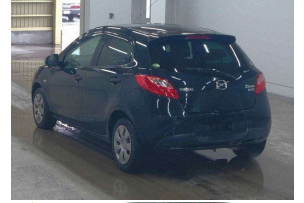

2014 Mazda DEMIO 13 Skyactive

VEHICLE INFORMATION

Cash Price

Includes GST,
Registration &
Licensing

\$11,990

Finance this vehicle
from only

\$81.32

per week*

Fuel Type

Petrol

Transmission

Auto, Front Wheel

Reg No.

-

Ext Colour

Black

History

Ex-Overseas

Seats

5 seats, Cloth

Interior

Grey, Cloth

Exterior Features

- » Electric Mirrors
- » Rear Wiper
- » Spoiler