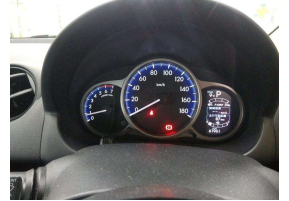

2014 Mazda DEMIO 13 Skyactive

VEHICLE INFORMATION

Cash Price

Includes GST,
Registration &
Licensing

\$11,990

Finance this vehicle
from only

\$81.32

per week*

Fuel Type

Petrol

Transmission

Auto, Front Wheel

Reg No.

-

Ext Colour

Black