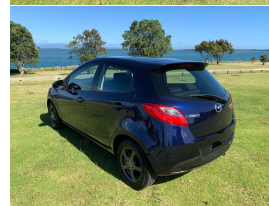

2012 Mazda DEMIO 13 Skyactive

VEHICLE INFORMATION

Cash Price
Includes GST
Excludes on-road costs of \$350

\$10,990

Finance this vehicle from only

\$77.17 per week*

Total Amount Payable \$16,050.45

FINANCE CENTRAL
powered by Thorn Finance

Body
5 door, Hatchback

Odometer
57,621 km

Engine
1298 cc

Fuel Type
Petrol

Transmission
Auto, Front Wheel

Reg No.
-

Ext Colour
Blue

History
Ex-Overseas

Seats
5 seats, Cloth

Interior
Grey, Cloth

- Exterior Features**
- » alloy wheels
 - » Electric Mirrors
 - » Rear Wiper
 - » Spoiler

- Interior Features**
- » 2 Airbags
 - » Air Conditioning
 - » Central Locking
 - » Child seat anchor points
 - » Climate Control
 - » Electric Mirrors
 - » Electric Windows
 - » Power Steering