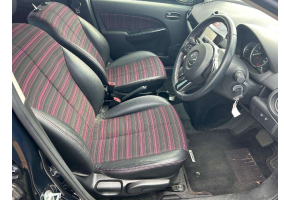

# 2014 Mazda DEMIO 13 Skyactive

### Seats

5 seats, 1/2 Leather