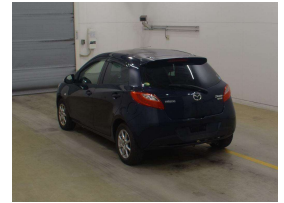

2014 Mazda DEMIO 13 Skyactive

VEHICLE INFORMATION

Cash Price

Includes GST,
Registration &
Licensing

\$12,990

Finance this vehicle
from only

\$87.71

per week*

Total Amount Payable

\$18,244.62

Body

5 door, Hatchback

Odometer

40,226 km

Engine

1300 cc

Fuel Type

Petrol

Transmission

Auto, Front Wheel

Reg No.

-

Ext Colour

DARK BLUE

History

Ex-Overseas

Seats

5 seats, 1/2 Leather

Interior

Black, 1/2 Leather

Exterior Features

- » alloy wheels
- » Driving lights
- » Electric Mirrors
- » Rear Wiper
- » Spoiler