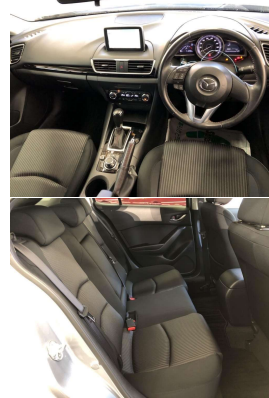

2014 Mazda AXELA 15 S Sports

VEHICLE INFORMATION

Cash Price

Includes GST,
Registration &
Licensing

$18,990

Finance this vehicle
from only

$126.07

per week*

Total Amount Payable

$26,223.43

Body

5 door, Hatchback

Odometer

51,090 km

Engine

1500 cc

Fuel Type

Petrol

Transmission

Auto, Front Wheel

Reg No.

-

Ext Colour

Liquid Silver

History

Ex-Overseas

Seats

5 seats, Cloth

Interior

Grey, Cloth

Exterior Features

- » alloy wheels
- » Driving lights
- » Electric Mirrors (Retractable)
- » Face Lift Model
- » Keyless entry
- » Rear Wiper
- » Reversing camera
- » Spoiler

Interior Features

- » 6 Airbags
- » Air Conditioning
- » Central Locking
- » Child seat anchor points
- » Climate Control
- » Electric Mirrors
- » Electric Windows
- » Keyless start
- » Multi Airbags

Mechanical Features

- » AA Appraised
- » ABS Braking
- » Keyless start
- » Power Steering
- » Push button start
- » Stability Control

AA Motoring

Preferred
Dealer

AA Motoring

Safety
Certified

Over 25 years servicing Tauranga and the Bay of Plenty, and 20,000+ quality cars sold nationwide.

Car Connexion, Phone 07 571 1335, Email sales@ccx.co.nz
141 Second Avenue, Tauranga 3110, New Zealand
www.ccx.co.nz

* Finance calculation based on a 48 month term, no deposit and with an example annual fixed interest rate of 14.75%. Actual interest rate may be higher or lower. Includes an establishment fee of $423.00 and a monthly maintenance fee of $8.50. Full term total amount payable of $26,223.43. Estimate only, not an offer of finance. Terms, conditions and lending criteria apply.