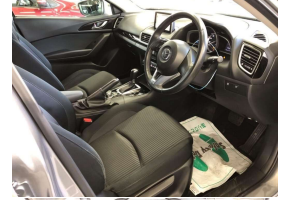

2014 Mazda AXELA 15 S Sports

VEHICLE INFORMATION

Cash Price

Includes GST,
Registration &
Licensing

$18,990

Finance this vehicle
from only

$126.07

per week*

Total Amount Payable

$26,223.43