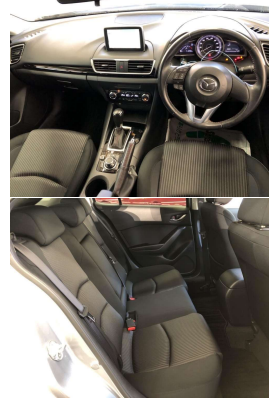

2014 Mazda AXELA 15 S Sports

VEHICLE INFORMATION

Cash Price
Includes GST, Registration & Licensing

$18,990

Finance this vehicle from only

$126.07 per week*

Total Amount Payable $26,223.43

FINANCE CENTRAL
powered by Thorn Finance

Body
5 door, Hatchback

Odometer
51,094 km

Engine
1496 cc

Fuel Type
Petrol

Transmission
Auto, Front Wheel

Reg No.
-

Ext Colour
Liquid Silver

History
Ex-Overseas

Seats
5 seats, Cloth

Interior
Grey, Cloth

Exterior Features

- » alloy wheels
- » Driving lights
- » Electric Mirrors (Retractable)
- » Face Lift Model
- » Keyless entry
- » Rear Wiper
- » Reversing camera
- » Spoiler

Interior Features

- » 6 Airbags
- » Air Conditioning
- » Central Locking
- » Child seat anchor points
- » Climate Control
- » Electric Mirrors
- » Electric Windows
- » Keyless start
- » Multi Airbags

Mechanical Features

- » AA Appraised
- » ABS Braking
- » Keyless start
- » Power Steering
- » Push button start
- » Stability Control

Over 25 years servicing Tauranga and the Bay of Plenty, and 20,000+ quality cars sold nationwide.

Car Connexion, Phone 07 571 1335, Email sales@ccx.co.nz
141 Second Avenue, Tauranga 3110, New Zealand
www.ccx.co.nz

* Finance calculation based on a 48 month term, no deposit and with an example annual fixed interest rate of 14.75%. Actual interest rate may be higher or lower. Includes an establishment fee of $423.00 and a monthly maintenance fee of $8.50. Full term total amount payable of $26,223.43. Estimate only, not an offer of finance. Terms, conditions and lending criteria apply.