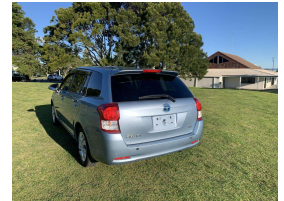

2013 Toyota Corolla FIELDER HYBRID G

VEHICLE INFORMATION

Cash Price
Includes GST, Registration & Licensing

\$14,990

Finance this vehicle from only

\$100.50 per week*

Total Amount Payable \$20,904.22

FINANCE CENTRAL
powered by Thorn Finance

Body
5 door, Station Wagon

Odometer
47,420 km

Engine
1496 cc, Hybrid

Fuel Type
Petrol

Transmission
Auto, Front Wheel

Reg No.
-

Ext Colour
Light Blue

History
Ex-Overseas

Seats
5 seats, Cloth

Interior
Grey, Cloth

Exterior Features

- » Electric Mirrors (Retractable)
- » Face Lift Model
- » Rear Wiper
- » Reversing camera
- » Spoiler

Interior Features

- » 8 Airbags
- » Air Conditioning
- » Central Locking
- » Child seat anchor points
- » Climate Control
- » Electric Mirrors
- » Electric Windows
- » Keyless start
- » Multi Airbags