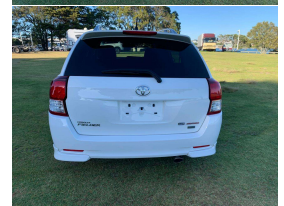

2012 Toyota Corolla Fielder 18S Aero

VEHICLE INFORMATION

Cash Price

Includes GST,
Registration &
Licensing

\$14,990

Finance this vehicle
from only

\$100.50

per week*

Fuel Type

Petrol

Transmission

Auto, Front Wheel

Reg No.

-

Ext Colour

White

History

Ex-Overseas

Seats

5 seats, Cloth

Interior

Grey, Cloth

Exterior Features

- » alloy wheels
- » Body Kit (Factory)
- » Driving lights
- » Electric Mirrors (Retractable)
- » Face Lift Model
- » Keyless entry
- » Rear Wiper
- » Reversing camera
- » Roof Rails