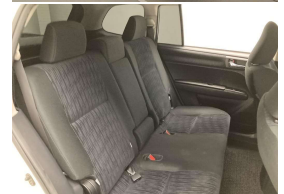

2012 Toyota Corolla Fielder 18S Aero

VEHICLE INFORMATION

Cash Price
Includes GST, Registration & Licensing

$14,990

Finance this vehicle from only

$100.50 per week*

Total Amount Payable $20,904.22

FINANCE CENTRAL
powered by Thorn Finance

Body	5 door, Station Wagon	Reg No.	-
Odometer	62,287 km	Ext Colour	White
Engine	1797 cc, Internal Combustion	History	Ex-Overseas
Fuel Type	Petrol	Seats	5 seats, Cloth
Transmission	Auto, Front Wheel	Interior	Grey, Cloth

1. **Exterior Features**
2. » alloy wheels
   - » Body Kit (Factory)
   - » Driving lights
   - » Electric Mirrors (Retractable)
   - » Face Lift Model
   - » Keyless entry
   - » Rear Wiper
   - » Roof Rails
   - » Side Skirts

1. **Interior Features**
2. » 8 Airbags
   - » Air Conditioning
   - » Central Locking
   - » Child seat anchor points
   - » Climate Control
   - » Electric Mirrors
   - » Electric Windows
   - » Keyless start
   - » Multi Airbags

1. **Mechanical Features**
2. » AA Appraised
   - » ABS Braking
   - » Keyless start
   - » Power Steering
   - » Push button start
   - » Stability Control
   - » VVTi - Variable valve timing