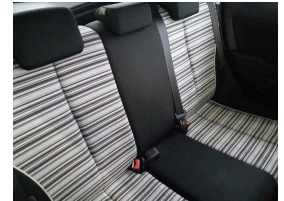

2013 Mazda DEMIO 13 Skyactive

VEHICLE INFORMATION

Cash Price

Includes GST, Registration & Licensing

$11,000

Body

5 door, Hatchback

Reg No.

-

Odometer

63,389 km

Ext Colour

Grey

Engine

1300 cc

History

Ex-Overseas

Fuel Type

Petrol

Seats

5 seats, Cloth

Transmission

Auto, Front Wheel

Interior

black/ivory, Cloth

Finance this vehicle from only

$74.99

per week*

Total Amount Payable

$15,598.32