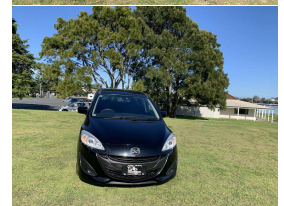

# 2016 Mazda Premacy 20C SKYACTIVE

### Odometer

46,517 km