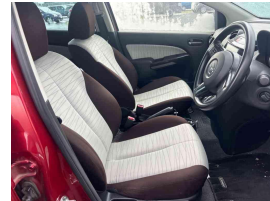

2013 Mazda DEMIO 13 Skyactive

VEHICLE INFORMATION

Cash Price
Includes GST
Excludes on-road costs of $300

$9,990

Finance this vehicle from only

$70.45 per week*

Total Amount Payable $14,654.16

FINANCE CENTRAL
powered by Thorn Finance

Body
5 door, Hatchback

Odometer
39,977 km

Engine
1298 cc, Internal Combustion

Fuel Type
Petrol

Transmission
Auto, Front Wheel

Reg No.
-

Ext Colour
Red

History
Ex-Overseas

Seats
5 seats, Cloth

Interior
black/ivory, Cloth

Exterior Features

- » Electric Mirrors
- » Keyless entry
- » Rear Wiper
- » Spoiler

Interior Features

- » 2 Airbags
- » Air Conditioning
- » Central Locking
- » Child seat anchor points
- » Climate Control
- » Digital Display
- » Electric Mirrors
- » Electric Windows
- » Keyless start

Mechanical Features

- » AA Appraised
- » ABS Braking
- » Auto stop
- » i-Stop
- » Keyless start
- » Power Steering
- » SKYACTIV
- » Stability Control