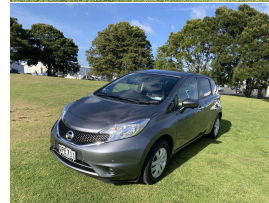

2016 Nissan NOTE X

VEHICLE INFORMATION

Cash Price

Includes GST
Excludes on-road costs of \$300

\$10,990

Body

5 door, Hatchback

Reg No.

QPE711

Odometer

34,635 km

Ext Colour

Grey

Finance this vehicle from only

\$76.85

per week*

Total Amount Payable

\$15,983.96

Engine

1198 cc

History

Ex-Overseas

Fuel Type

Petrol

Seats

5 seats, Cloth

Transmission

Auto, Front Wheel

Interior

black/ivory, Half Leather

Exterior Features

- » Around View Camera
- » Electric Mirrors (Retractable)
- » Keyless entry
- » Parking Sensors
- » Privacy glass
- » Rear Wiper
- » Reversing camera