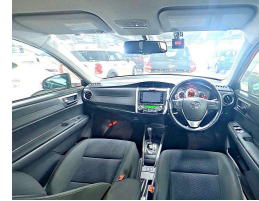

2012 Toyota Corolla FIELDER 1.8S

VEHICLE INFORMATION

Cash Price

Includes GST,
Registration &
Licensing

\$14,990

Body

5 door, Station Wagon

Reg No.

Ex-Overseas

Fuel Type

Petrol

Seats

5 seats, Cloth

Transmission

Auto, Front Wheel

Interior