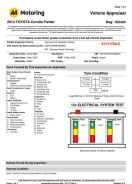

2012 Toyota Corolla FIELDER 1.8S

VEHICLE INFORMATION

Cash Price

Includes GST,
Registration &
Licensing

\$14,990

Body

5 door, Station Wagon

Reg No.