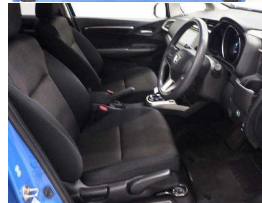

2014 Honda FIT F PKG HYBRID

VEHICLE INFORMATION

Cash Price
Includes GST, Registration & Licensing

$15,000

Finance this vehicle from only

$100.56 per week*

Total Amount Payable $20,917.52

FINANCE CENTRAL
powered by Thorn Finance

Body
5 door, Hatchback

Odometer
60,543 km

Engine
1496 cc, Hybrid

Fuel Type
Petrol

Transmission
Auto

Reg No.
QYZ694

Ext Colour
Blue

History
Ex-Overseas

Seats
5 seats, Cloth

Interior
Grey, Cloth

1. **Exterior Features**
2. » Electric Mirrors (Retractable)
   - » Keyless entry
   - » Rear Wiper
   - » Spoiler

1. **Interior Features**
2. » 2 Airbags
   - » Air Conditioning
   - » Central Locking
   - » Child seat anchor points
   - » Climate Control
   - » Electric Mirrors
   - » Electric Windows
   - » Keyless start
   - » NZ Stereo Upgrade

1. **Mechanical Features**
2. » AA Appraised
   - » ABS Braking
   - » Auto stop
   - » Keyless start
   - » Power Steering
   - » Push button start
   - » Stability Control
   - » VTEC