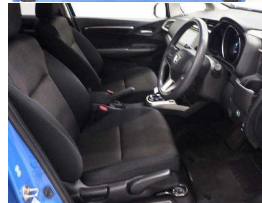

2014 Honda FIT F PKG HYBRID

VEHICLE INFORMATION

Cash Price

Includes GST,
Registration &
Licensing

$15,000

Finance this vehicle
from only

$100.56

per week*

Total Amount Payable

$20,917.52