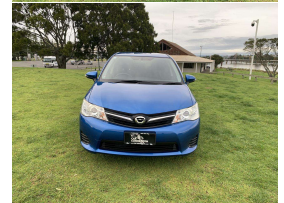

# 2013 Toyota Corolla FIELDER 1.8S

### Body

5 door, Station Wagon

### Odometer

53,048 km

### Engine

1797 cc